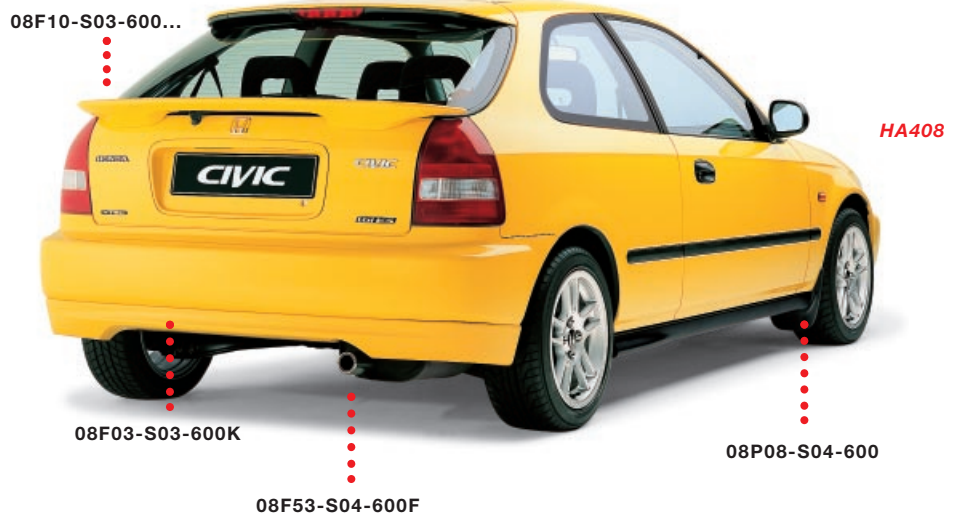

HA432
08F20-S03-600K

HA433